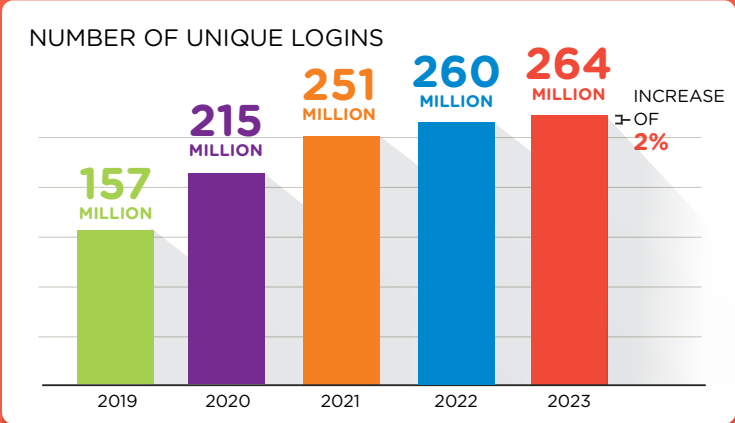

MORE THAN 264 MILLION LOGINS WITH SURFCONEXT IN 2023

With SURFconext, students, instructors and researchers log on to cloud services from various providers. Simply with their own institutional account, securely and easily. Using SURFsecureID ensures that you can secure access to online services better through two-factor authentication.

CUSTOMER SATISFACTION

77 COMPLETED QUESTIONNAIRES BY SERVICE PROVIDERS AND 57 BY IDENTITY PROVIDERS

According to **98%** of the **identity providers** SURFconext meets expectations

According to **93%** of the **service providers** SURFconext meets expectations