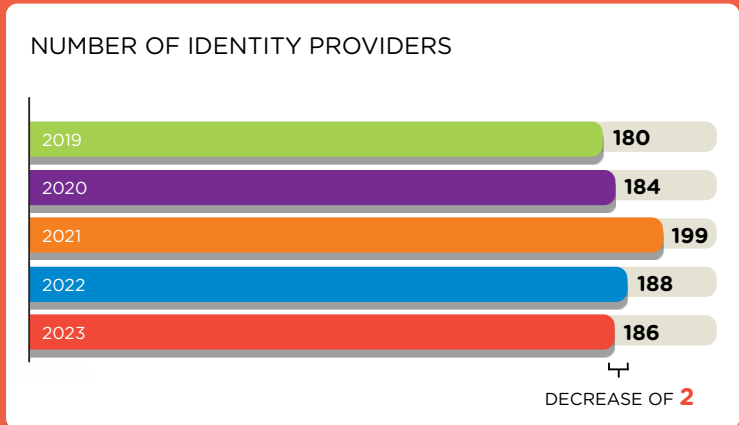

MORE THAN 264 MILLION LOGINS WITH SURFCONEXT IN 2023

With SURFconext, students, instructors and researchers log on to cloud services from various providers. Simply with their own institutional account, securely and easily. Using SURFsecureID ensures that you can secure access to online services better through two-factor authentication.

CUSTOMER SATISFACTION

77 COMPLETED QUESTIONNAIRES BY SERVICE PROVIDERS AND 57 BY IDENTITY PROVIDERS

According to **98%** of the **identity providers** SURFconext meets expectations

According to **93%** of the **service providers** SURFconext meets expectations