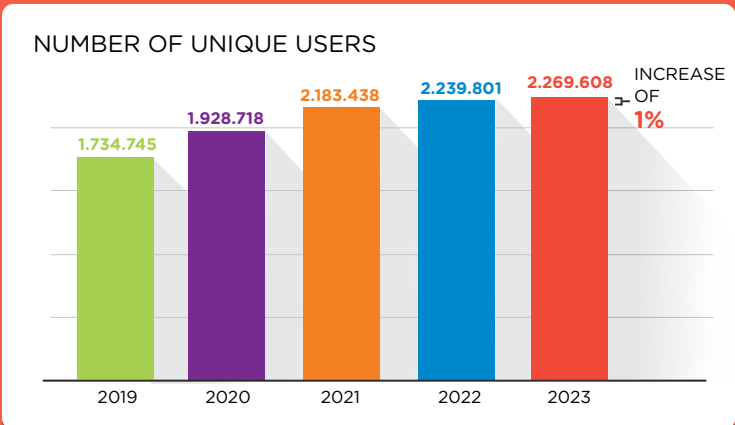

MORE THAN 264 MILLION LOGINS WITH SURFCONEXT IN 2023

With SURFconext, students, instructors and researchers log on to cloud services from various providers. Simply with their own institutional account, securely and easily. Using SURFsecureID ensures that you can secure access to online services better through two-factor authentication.

CUSTOMER SATISFACTION

77 COMPLETED QUESTIONNAIRES BY SERVICE PROVIDERS AND 57 BY IDENTITY PROVIDERS

According to **98%** of the **identity providers** SURFconext meets expectations

According to **93%** of the **service providers** SURFconext meets expectations