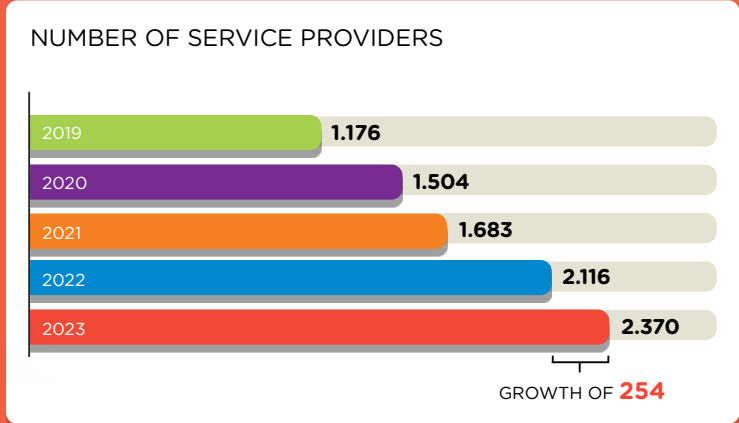

MORE THAN 264 MILLION LOGINS WITH SURFCONEXT IN 2023

With SURFconext, students, instructors and researchers log on to cloud services from various providers. Simply with their own institutional account, securely and easily. Using SURFsecureID ensures that you can secure access to online services better through two-factor authentication.

CUSTOMER SATISFACTION

77 COMPLETED QUESTIONNAIRES BY SERVICE PROVIDERS AND 57 BY IDENTITY PROVIDERS

According to **98%** of the **identity providers** SURFconext meets expectations

According to **93%** of the **service providers** SURFconext meets expectations